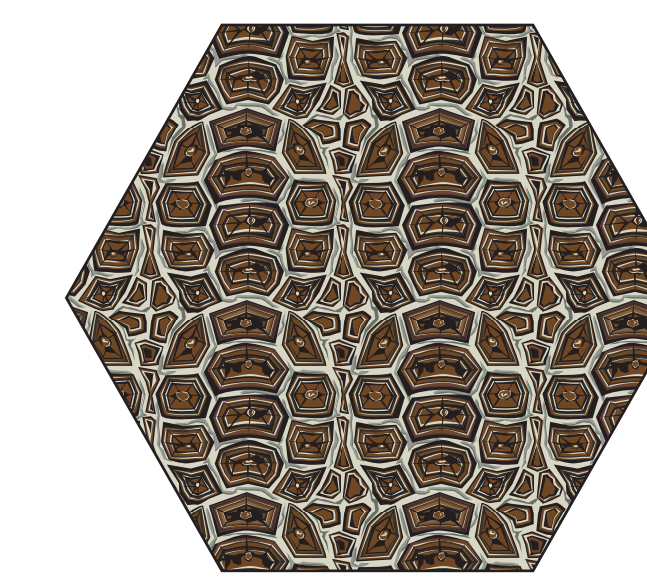

Rain Garden: Shade

Cardinal Flower-*Lobelia Cardinalis*

Turtlehead-*Chelone Glabra*

Cinnamon Fern-*Osmunda Cinnamomea*

Jack-in-the-Pulpit-*Arisaena Triphyllum*

The Watershed Center
GRAND TRAVERSE BAY
13272 S. West Bay Shore Drive
Traverse City, MI 49684
231.935.1514
www.gtbay.org